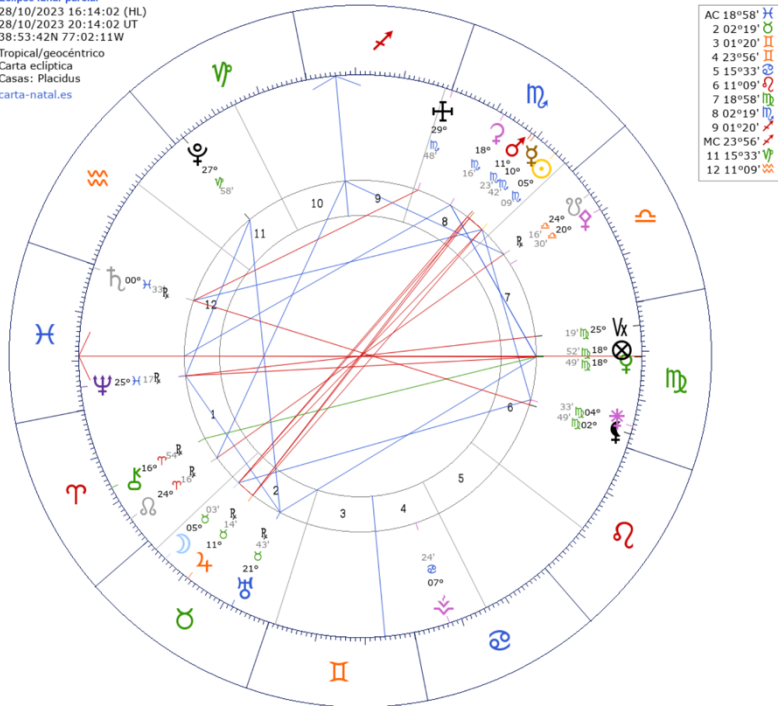

ECLIPSE LUNAR PARCIAL en TAURO 05° Octubre 28, 2023.

Elementos

Polaridades

Modalidades

Hemisferios

Planeta	Casa
☉ Sol	♈ 05°08'40" 8
☾ Luna	♌ 05°03'13" 2
☿ Mercurio	♌ 10°41'36" 8
♀ Venus	♌ 18°48'33" 6 » 7
♂ Marte	♌ 11°22'44" 8
♃ Júpiter	♌ 11°14'08"R 2
♅ Saturno	♈ 00°32'58"R 12
♁ Urano	♌ 21°42'37"R 2
♆ Neptuno	♌ 25°17'24"R 1
♇ Plutón	♌ 27°58'10" 11
♁ Nodo N (m)	♌ 24°16'24"R 1
♁ Nodo S	♏ 24°16'24"R 7
♁ Liliith (m)	♌ 02°49'24" 6
♁ Fortuna	♌ 18°52'20" 6 » 7
♁ Infortunio	♌ 29°47'33" 8 » 9
♁ Quirón	♌ 16°53'46"R 1
♁ Vertex	♌ 25°18'42" 7
♁ Ceres	♌ 18°15'30" 8
♁ Palas	♏ 20°30'08" 7
♁ Juno	♌ 04°33'22" 6
♁ Vesta	♏ 07°24'24" 4

Casas (Placidus)	
Casa 1 (AC)	♈ 18°57'47"
Casa 2	♌ 02°18'47"
Casa 3	♍ 01°20'20"
Casa 4	♎ 23°55'40"
Casa 5	♏ 15°32'46"
Casa 6	♐ 11°9'0"
Casa 7	♑ 18°57'47"
Casa 8	♒ 02°18'47"
Casa 9	♓ 01°20'20"
Casa 10 (MC)	♑ 23°55'40"
Casa 11	♒ 15°32'46"
Casa 12	♓ 11°9'0"

Planeta	Aspecto	Planeta	Orbes
☉ Sol	♌	☾ Luna	0.09° (A)
☉ Sol	♌	☿ Mercurio	5.55° (S)
☉ Sol	♌	♂ Marte	6.23° (A)
☉ Sol	♌	♃ Júpiter	6.09° (A)
☉ Sol	♌	♅ Saturno	4.6° (S)
☉ Sol	*	♁ Juno	0.59° (S)
☾ Luna	♌	☿ Mercurio	5.64° (A)
☾ Luna	♌	♂ Marte	6.33° (A)
☾ Luna	♌	♃ Júpiter	6.18° (A)
☾ Luna	♌	♁ Juno	0.5° (S)
♀ Mercurio	♌	♂ Marte	0.69° (A)
♀ Mercurio	♌	♃ Júpiter	0.54° (A)
♀ Venus	♌	♁ Urano	2.9° (A)
♀ Venus	♌	♆ Neptuno	6.48° (A)
♀ Venus	♌	♇ Fortuna	0.06° (S)
♀ Venus	♌	♁ Quirón	1.91° (S)
♀ Venus	*	♁ Ceres	0.55° (S)
♀ Venus	♌	AC Ascendente	0.15° (S)
♂ Marte	♌	♃ Júpiter	0.14° (S)
♅ Saturno	♌	♁ Liliith (m)	2.27° (S)
♅ Saturno	♌	♁ Infortunio	0.76° (A)
♁ Urano	*	♆ Neptuno	3.58° (S)
♁ Urano	♌	♇ Plutón	6.26° (S)
♆ Neptuno	*	♇ Plutón	2.68° (S)
♆ Neptuno	♌	♁ Vertex	0.02° (S)
♁ Nodo N (m)	♌	♁ Nodo S	0° (P)
♁ Nodo N (m)	♌	MC Medio Cielo	0.35° (A)
♁ Nodo S	*	MC Medio Cielo	0.35° (A)
♁ Liliith (m)	♌	♁ Juno	1.73° (S)
♁ Fortuna	*	♁ Ceres	0.61° (S)
♁ Fortuna	♌	AC Ascendente	0.09° (S)
♁ Ceres	♌	AC Ascendente	0.7° (S)

Estrellas Fijas Activas

- ♉ Tauro Scheratan
- ♎ Libra Spica ✨
- Asteroide Eris

Animación <https://www.timeanddate.com/eclipse/lunar/2023-october-28>
NASA mas información <https://eclipse.gsfc.nasa.gov/LEplot/LEplot2001/LE2023Oct28P.pdf>
NASA <https://eclipse.gsfc.nasa.gov/LEdecade/LEdecade2021.html>

Todos los mapas astrales están estudiados bajo las coordenadas de:
Washington, D. C. (Washington D.C. DC), Estados Unidos
Latitud: 38°53'42"N/ Longitud: 77°02'11"W