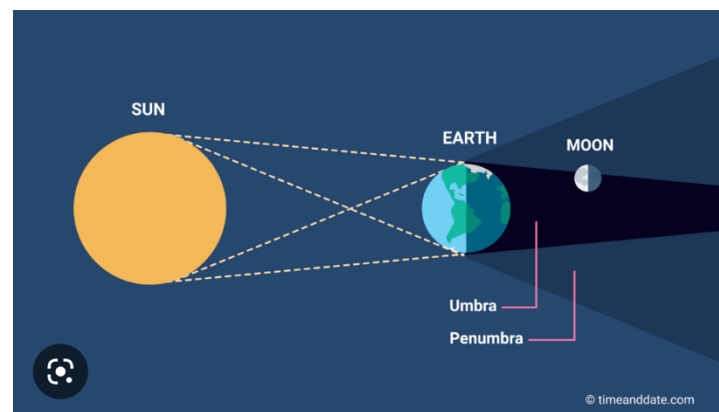

<https://www.timeanddate.com/eclipse/lunar/2023-october-28>

When the Eclipse Happens Worldwide – Timeline

Lunar eclipses can be visible from everywhere on the night side of the Earth, if the sky is clear. From some places the entire eclipse will be visible, while in other areas the Moon will rise or set during the eclipse.

Event	UTC Time	Time in Kissimmee*	Visible in Kissimmee
Penumbral Eclipse begins	Oct 28 at 18:01:48	Oct 28 at 2:01:48 pm	No, below the horizon
Partial Eclipse begins	Oct 28 at 19:35:25	Oct 28 at 3:35:25 pm	No, below the horizon
Maximum Eclipse	Oct 28 at 20:14:05	Oct 28 at 4:14:05 pm	No, below the horizon
Partial Eclipse ends	Oct 28 at 20:52:40	Oct 28 at 4:52:40 pm	No, below the horizon
Penumbral Eclipse ends	Oct 28 at 22:26:25	Oct 28 at 6:26:25 pm	No, below the horizon